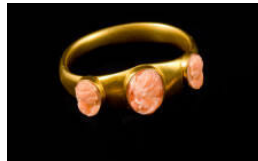

Basic Report

Title: Bangle Bracelet
Date: c. 1900
Medium: gold (14K) with glass

Title: Locket
Medium: glass and metal with rhinestone

Title: Mourning Jewelry Pendant
Medium: glass and metal with seed pearls

Title: Cameo Necklace
Medium: gold (18K) and coral

Title: Cameo Bracelet
Medium: gold (18K) and coral

Title: Locket
Medium: gold, metal, and glass with diamond

Title: Locket
Medium: gold, metal, and glass with diamond

Title: Enamel Earrings
Medium: gold with diamonds and enamel

Title: Enamel Earrings
Medium: gold with diamonds and enamel

Title: Locket

Medium: gold and metal with glass