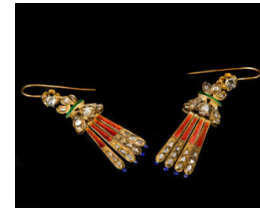

# Basic Report

---

**Title: Bangle Bracelet**  
**Date:** c. 1900  
**Medium:** gold (14K) with glass

**Title: Locket**  
**Medium:** glass and metal with rhinestone

**Title: Mourning Jewelry Pendant**  
**Medium:** glass and metal with seed pearls

**Title: Cameo Necklace**  
**Medium:** gold (18K) and coral

**Title: Cameo Bracelet**  
**Medium:** gold (18K) and coral

**Title: Locket**  
**Medium:** gold, metal, and glass with diamond

**Title: Locket**  
**Medium:** gold, metal, and glass with diamond

**Title: Enamel Earrings**  
**Medium:** gold with diamonds and enamel

**Title: Enamel Earrings**  
**Medium:** gold with diamonds and enamel

**Title: Locket**  
**Medium:** gold and metal with glass

**Title: Photograph Brooch**  
**Medium:** metal and porcelain

**Title: Photograph Brooch**  
**Medium:** metal and porcelain

**Title: Photograph Brooch**  
**Medium:** metal and porcelain

**Title: Vinaigrette Brooch**  
**Date:** c. 1900-1910  
**Primary Maker:** T.G. Hawkes & Company  
**Medium:** sterling silver and cut glass