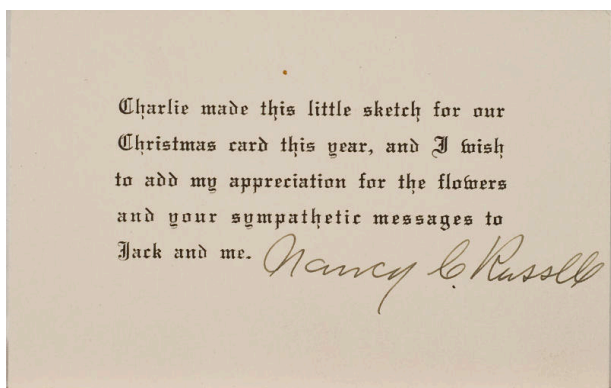

Basic Detail Report

Card

Date

1926

Primary Maker

Nancy Cooper Russell

Medium

printed with pen and ink on paperboard

Dimensions

3 × 4 5/8 inches (7.6 × 11.7 cm)