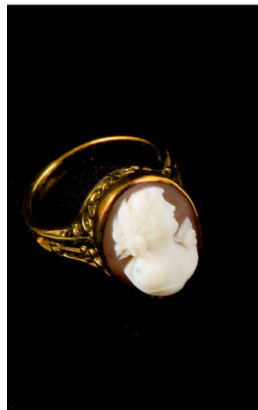

Basic Report

Title: Bangle Bracelet
Medium: metal

Title: Bangle Bracelet
Date: c. 1900
Medium: gold

Title: Bangle Bracelet
Date: c. 1900
Medium: gold (14K) with glass

Title: Bangle Bracelet
Date: c. 1900
Medium: gold (14K) with glass

Title: Bracelet
Date: c. 1940
Primary Maker: David Taliman
Medium: silver and turquoise

Title: Cameo Bracelet
Medium: gold (18K) and coral

Title: Cameo Necklace
Medium: gold (18K) and coral

Title: Cameo Ring
Medium: gold; agate or shell

Title: Enamel Earrings
Medium: gold with diamonds and enamel

Title: Enamel Earrings
Medium: gold with diamonds and enamel

Title: Knife Wing Pin
Date: c. 1930
Primary Maker: Quam Family
Medium: cast silver, turquoise, spiny oyster, abalone, jet, and mother-of-pearl

Title: Watch Fob
Medium: white gold and diamond with other metal and fabric

Title: Watch Fob
Medium: gold, metal, and fabric

Title: Watch Fob Charm
Date: after 1910
Medium: gold (14K)

Title: Watch Fob Charm