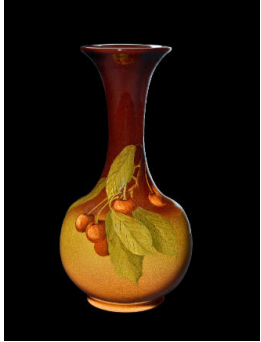

Basic Report

Title: Vase

Date: c. 1900

Primary Maker: Lenore Asbury

Medium: earthenware with
glaze