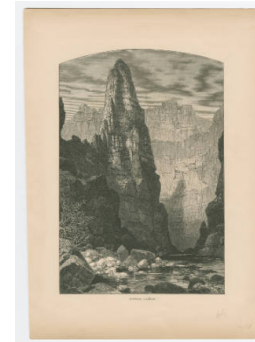

Title: Glen Canyon
Date: 1874
Primary Maker: Thomas Moran
Medium: wood engraving on paper

Title: Kanab Canyon
Date: 1874
Primary Maker: Thomas Moran
Medium: wood engraving on paper