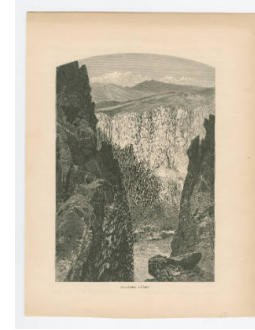

Title: Cliffs of Green River
Date: 1874
Primary Maker: Thomas Moran
Medium: wood engraving on paper

Title: Devil's Gate, Weber Canyon
Date: 1874
Primary Maker: Thomas Moran
Medium: wood engraving on paper

Title: Glen Canyon
Date: 1874
Primary Maker: Thomas Moran
Medium: wood engraving on paper

Title: Kanab Canyon
Date: 1874
Primary Maker: Thomas Moran
Medium: wood engraving on paper

Title: Marble Canyon
Date: 1874
Primary Maker: Thomas Moran
Medium: wood engraving on paper

Title: Monument Rock, Echo Canyon
Date: 1874
Primary Maker: Thomas Moran
Medium: wood engraving on paper

Title: Palisade Canyon
Date: 1874
Primary Maker: Thomas Moran
Medium: wood engraving on paper

**Title: The Upper
Yellowstone Falls**

Date: 1874

Primary Maker: Thomas
Moran

Medium: steel engraving on
paper

**Title: Walls of the Grand
Canyon**

Date: 1874

Primary Maker: Thomas
Moran

Medium: wood engraving on
paper