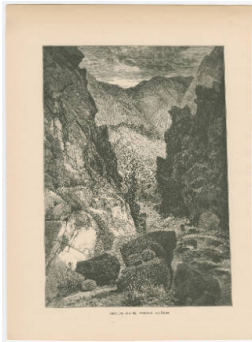

Basic Report

Title: Chicago Lake
Date: 1874
Primary Maker: Thomas Moran
Medium: wood engraving on paper

Title: Cliffs of Green River
Date: 1874
Primary Maker: Thomas Moran
Medium: wood engraving on paper

Title: Cliffs of Green River
Date: 1874
Primary Maker: Thomas Moran
Medium: wood engraving on paper

Title: Devil's Gate, Weber Canyon
Date: 1874
Primary Maker: Thomas Moran
Medium: wood engraving on paper

Title: Monument Rock, Echo Canyon
Date: 1874
Primary Maker: Thomas Moran
Medium: wood engraving on paper

Title: Palisade Canyon
Date: 1874
Primary Maker: Thomas Moran
Medium: wood engraving on paper

**Title: The Upper
Yellowstone Falls**

Date: 1874

Primary Maker: Thomas
Moran

Medium: steel engraving on
paper

**Title: Walls of the Grand
Canyon**

Date: 1874

Primary Maker: Thomas
Moran

Medium: wood engraving on
paper