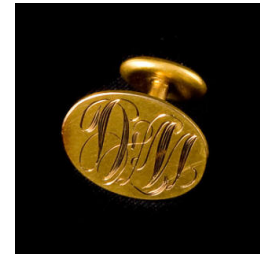

Title: Cameo Brooch
Medium: shell and gold

Title: Cameo Brooch
Medium: agate stone and gold (14K) with seed pearls and diamonds

Title: Cameo Brooch
Medium: shell and gold

Title: Cameo Brooch
Medium: shell and gold

Title: Cameo Brooch
Medium: shell and gold

Title: Brooch
Medium: stone and metal with seed pearls and cabochon sapphire

Title: Cuff Link
Medium: platinum with ruby and diamonds

Title: Cuff Link
Medium: platinum with ruby and diamonds

Title: Tie Tack
Medium: platinum with ruby and diamonds

Title: Cuff Link
Medium: gold and turquoise

Title: Cuff Link
Medium: gold and turquoise

Title: Stickpin
Medium: gold and turquoise

Title: Cuff Link
Medium: gold (14K)

Title: Cuff Link
Medium: gold (14K)

Title: Stickpin

Medium: gold (14K)