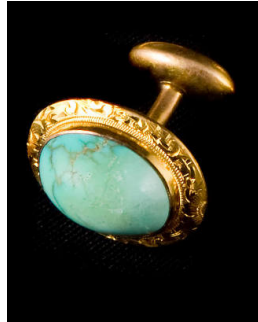

Title: Cameo Brooch
Medium: shell and gold

Title: Cameo Brooch
Medium: agate stone and gold (14K) with seed pearls and diamonds

Title: Cameo Brooch
Medium: shell and gold

Title: Cameo Brooch
Medium: shell and gold

Title: Cameo Brooch
Medium: shell and gold

Title: Brooch
Medium: stone and metal with seed pearls and cabochon sapphire

Title: Cuff Link
Medium: platinum with ruby and diamonds

Title: Cuff Link
Medium: platinum with ruby and diamonds

Title: Tie Tack
Medium: platinum with ruby and diamonds

Title: Cuff Link
Medium: gold and turquoise

Title: Cuff Link
Medium: gold and turquoise

Title: Stickpin
Medium: gold and turquoise

Title: Cuff Link
Medium: gold (14K)

Title: Cuff Link
Medium: gold (14K)

Title: Stickpin

Medium: gold (14K)