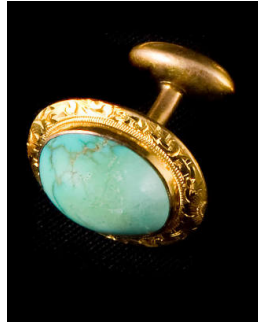

Title: Cameo Brooch
Medium: shell and gold

Title: Cameo Brooch
Medium: agate stone and gold (14K) with seed pearls and diamonds

Title: Cameo Brooch
Medium: shell and gold

Title: Cameo Brooch
Medium: shell and gold

Title: Cameo Brooch
Medium: shell and gold

Title: Brooch
Medium: stone and metal with seed pearls and cabochon sapphire

Title: Cuff Link
Medium: platinum with ruby and diamonds

Title: Cuff Link
Medium: platinum with ruby and diamonds

Title: Tie Tack
Medium: platinum with ruby and diamonds

Title: Cuff Link
Medium: gold and turquoise

Title: Cuff Link
Medium: gold and turquoise

Title: Stickpin
Medium: gold and turquoise

Title: Cuff Link
Medium: gold (14K)

Title: Cuff Link
Medium: gold (14K)

Title: Stickpin
Medium: gold (14K)