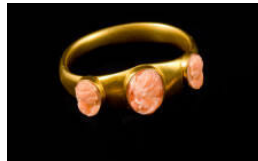

Basic Report

Title: Bangle Bracelet
Date: c. 1900
Medium: gold (14K) with glass

Title: Locket
Medium: glass and metal with rhinestone

Title: Mourning Jewelry Pendant
Medium: glass and metal with seed pearls

Title: Cameo Necklace
Medium: gold (18K) and coral

Title: Cameo Bracelet
Medium: gold (18K) and coral

Title: Locket
Medium: gold, metal, and glass with diamond

Title: Locket
Medium: gold, metal, and glass with diamond

Title: Enamel Earrings
Medium: gold with diamonds and enamel

Title: Enamel Earrings
Medium: gold with diamonds and enamel

Title: Locket
Medium: gold and metal with glass

Title: Photograph Brooch
Medium: metal and porcelain

Title: Cameo Brooch
Medium: shell and gold

Title: Cameo Brooch
Medium: agate stone and gold (14K) with seed pearls and diamonds

Title: Cameo Brooch
Medium: shell and gold

Title: Cameo Brooch
Medium: shell and gold