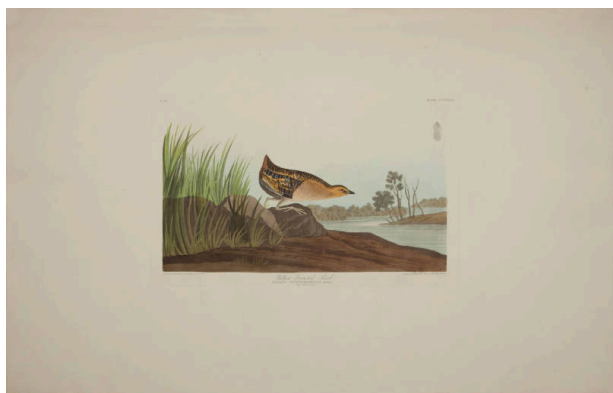

## Yellow-breasted Rail

**Date**

1836

**Primary Maker**

John James Audubon

**Medium**

etching and aquatint on paper, hand-colored

**Description**

This page is bound in Volume IV (11.1.2.D).

**Dimensions**

Double elephant: 38 1/4 x 25 1/2 inches (97.2 x 64.8 cm)