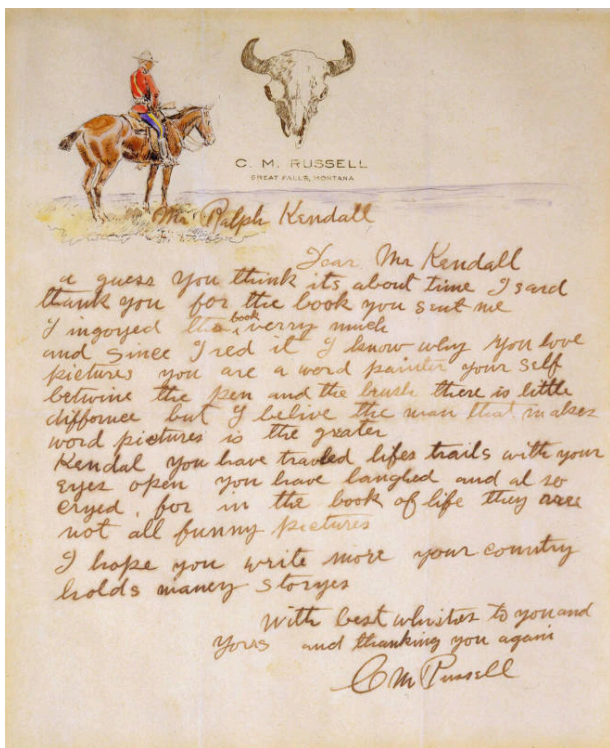

Basic Detail Report

Mr. Ralph Kendall

Date

c. 1919

Primary Maker

Charles Marion Russell

Medium

pen and ink, and watercolor on paper

Description

One page, illustrated with Ralph Kendall on horse in his uniform.

Dimensions

11 x 8 5/8 inches (27.9 x 21.9 cm) Frame: 14 7/8 x 13 1/4 x 7/8 inches (37.8 x 33.7 x 2.2 cm)