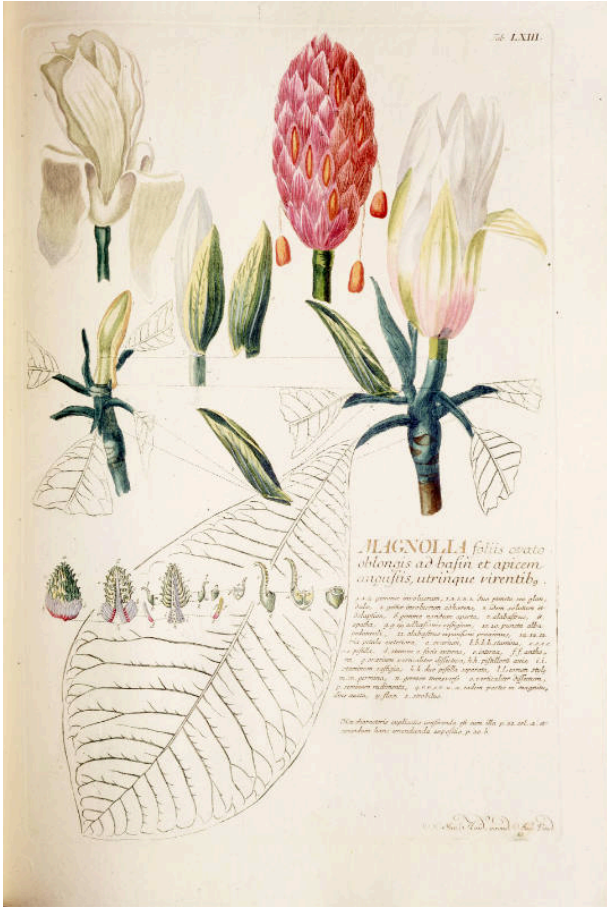

Basic Detail Report

Plantae Selectae

Date
1750-1773

Primary Maker
Christoph Jacob Trew

Medium
engraving on paper, hand-colored; mezzotint

Description
Mezzotint portraits. 1750-1773, Nuremberg, Germany; 100 plates with description of each; bound in brown leather spine and corners, light boards; first edition.

Dimensions
20 x 13 3/4 inches (50.8 x 34.9 cm)