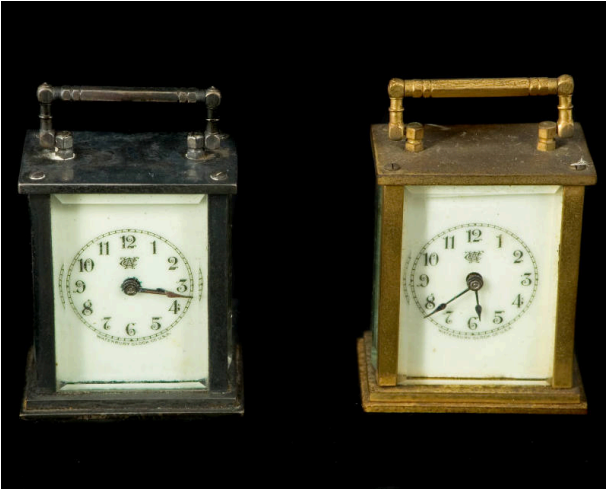

# Basic Detail Report

---

2 7/8 x 1 7/8 x 1 1/8 inches (7.3 x 4.8 x 2.9 cm)

## Carriage Clock

**Date**

**Primary Maker**

Waterbury Clock Company

**Medium**

metal; silver

**Description**

Rectangular shaped base; silver colored metal; beveled glass front and sides; white porcelain clock face; black numbers; WATERBURY CLOCK CO. U.S.A. in black letters under clock face; handle at top.

**Dimensions**